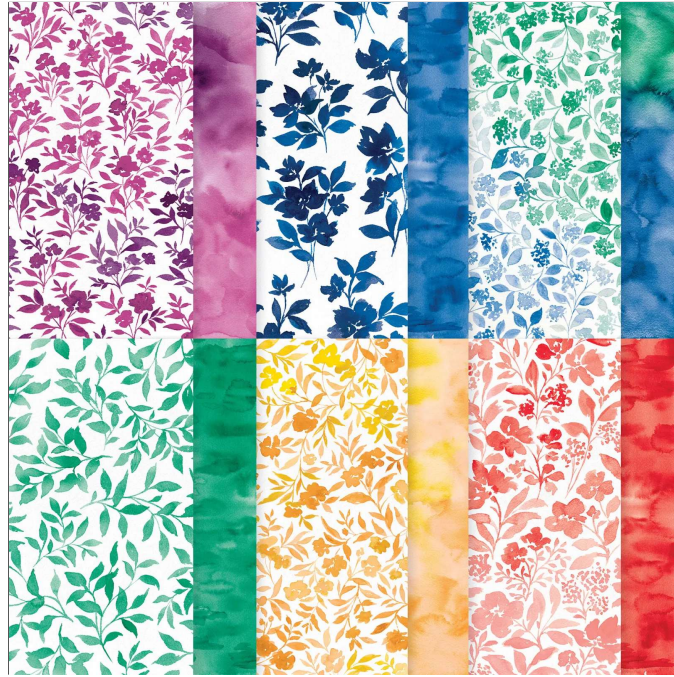

#PaperBasics

Garden Poetry Designer Series Paper

Set of 12 sheets 2 each of 6 double-sided designs. 12" x 12" (30.5 x 30.5 cm). Acid free, lignin free.

Colors: Berry Burst, Blackberry Bliss, Blueberry Bushel, Coastal Cabana, Crushed Curry, Flirty Flamingo, Night of Navy, Poppy Parade, Pumpkin Pie, Shaded Spruce

Cut to fit your case: Standard Case: 5/8" spine, 5 1/8" front, 7" length
New Stamp & Die Envelopes 5 1/4" front, 8 7/8" length

#DesignerSeriesPaper
#12x12 [12" x 12" (30.5 x 30.5 cm)]
#PaperBasics #DSP